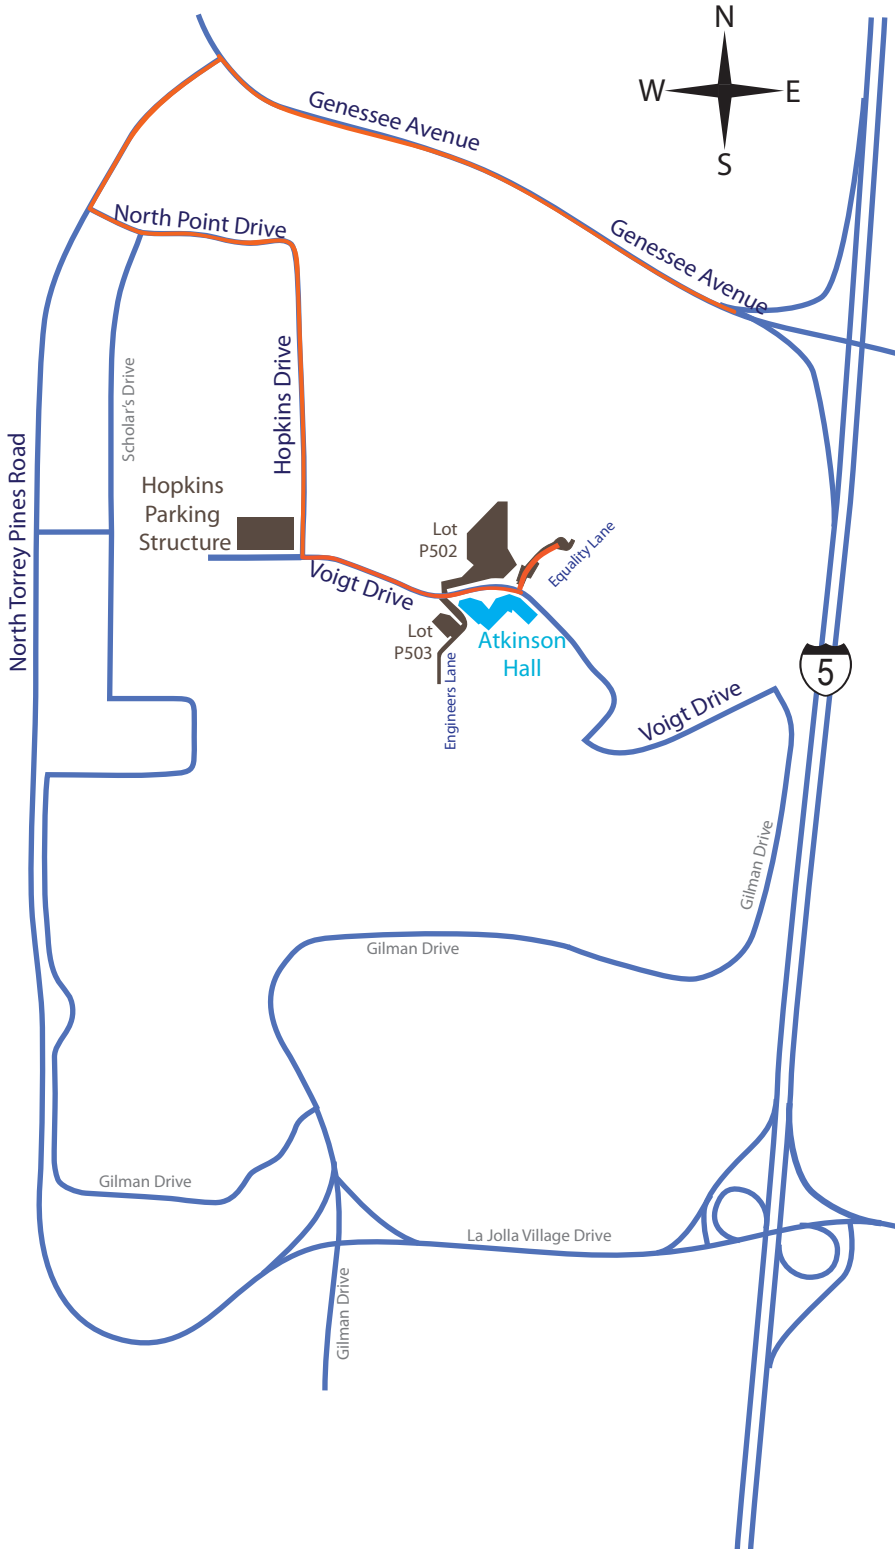

# Calit2 - UCSD Division

## Directions to Atkinson Hall

1. Take **I-5**
2. Exit **Genessee Avenue**
3. Head West  
(From the I-5 North, it would be a left turn;  
I-5 south would be a right merge)
4. Turn **Left @ North Torrey Pines Road**
5. Turn **Left @ Northpoint Drive**
6. Continue on Northpoint Drive  
**Northpoint Drive turns into Hopkins Drive**

- ! Conference Parking is located in
  - **Hopkins Parking Structure** will be on your right if driving south on Hopkins Drive
- ! For **parking lots P502, P503**, and parking on
  - **Equality Lane** proceed east on Voigt Drive
- ! **P503** is reserved parking only, do not park in
  - this lot unless instructed or you will be fined.